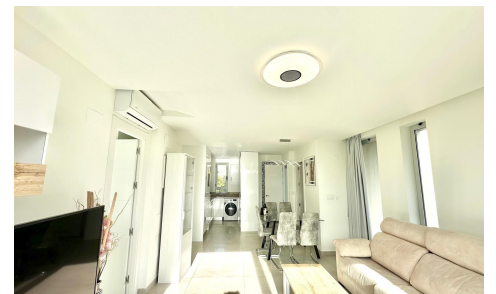

JL84668E

Apartment In Finestrat

€290,000

2

2

103m²

N/A