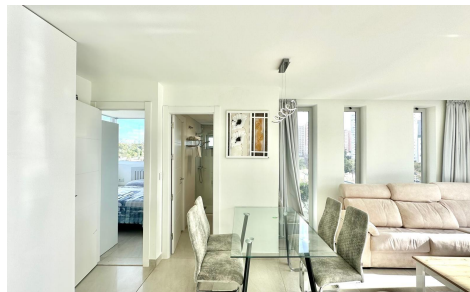

JL84668E

Apartment In Finestrat

€290,000

2

2

103m²

N/A