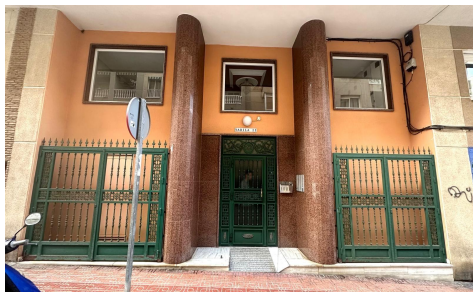

JL34204N

Apartment In Torrevieja

€133,000

2

1

52m²

N/A

N/A