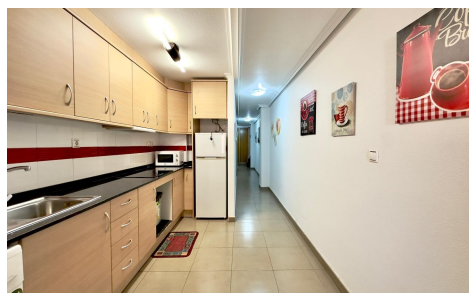

JL68651T

Apartment In Torrevieja

€144,900

2

1

80m²

N/A

N/A