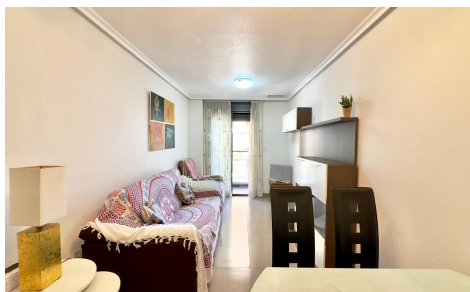

JL68651T

Apartment In Torrevieja

€144,900

2

1

80m²

N/A

N/A