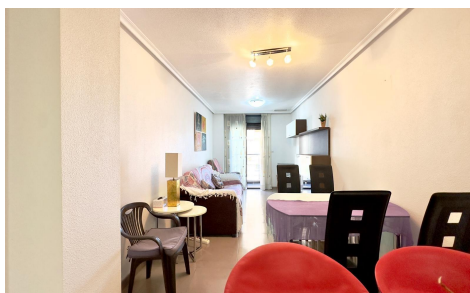

JL68651T

Apartment In Torrevieja

€144,900

2

1

80m²

N/A

N/A