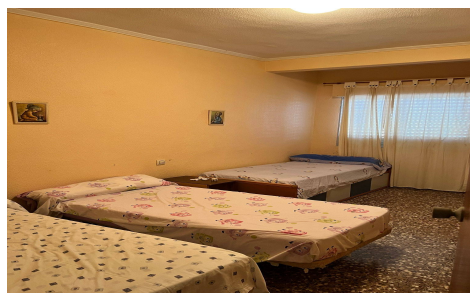

JL35910A

Apartment In San Pedro del Pinatar

€207,000

3

1

100m²

N/A

N/A