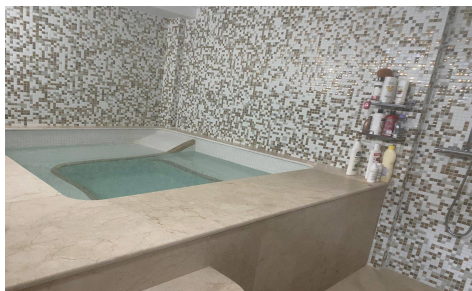

JL46050S

Duplex In San Pedro del Pinatar

€298,500

4

3

120m²

N/A

N/A