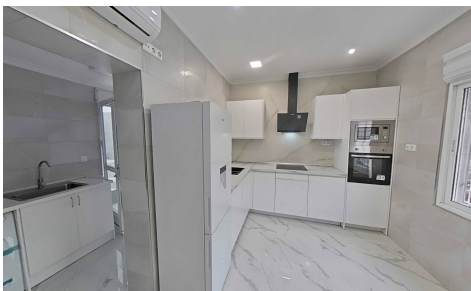

JL89649C

Town House In San Pedro del Pinatar

€295,000

3

2

153m²

N/A

N/A