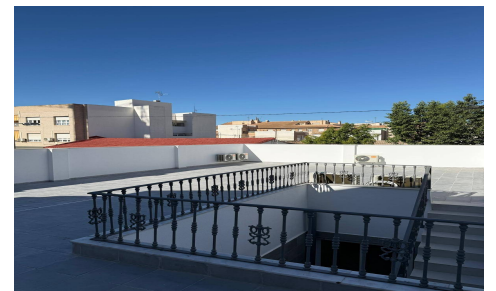

JL89649C

Town House In San Pedro del Pinatar

€295,000

3

2

153m²

N/A

N/A