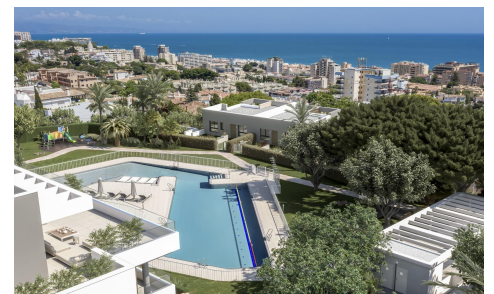

JL92824U

PRIVILEGED ENCLAVE WITH EXCELLENT VIEWS, €1,150,000

3

2

132m²

N/A