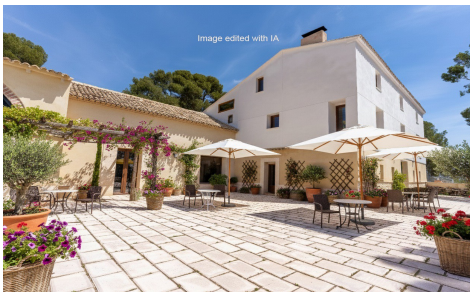

AI-Enhanced Design

JL73936Z

Other In Castalla

€799,000

12

12

1,300m²

48,000m²