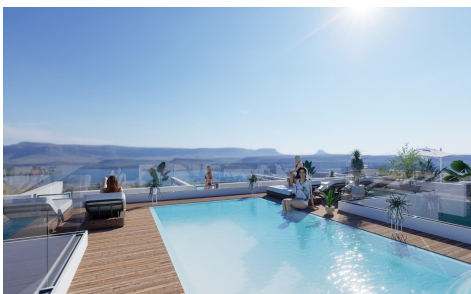

JL13350U

NEW BUILD PENTHOUSES IN TORREVIEJA €469,000

2

2

64m²

N/A