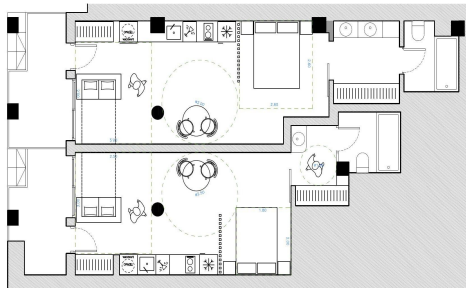

JL81109R

Commercial In Torrevieja

€85,900

0

0

95m²

N/A

N/A