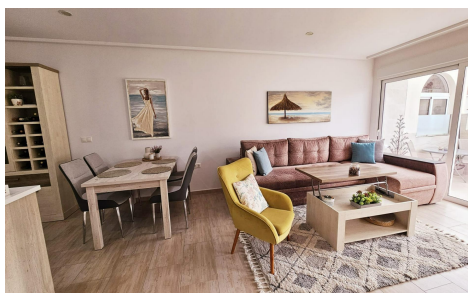

JL66632W

Duplex In Torrevieja

€189,000

2

2

95m²

N/A

N/A