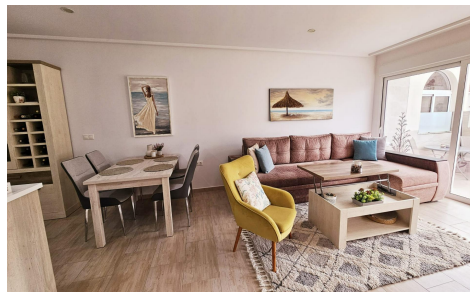

JL66632W

Duplex In Torrevieja

€209,500

2

2

95m²

N/A

N/A