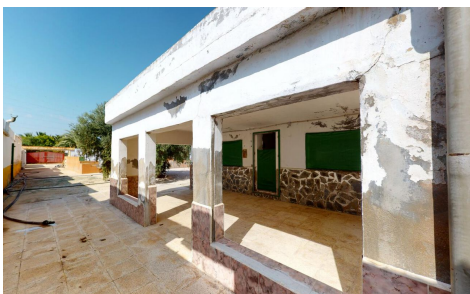

JL71403F

Town House In Albaterra

€419,390

5

1

844m²

26,000m²

N/A