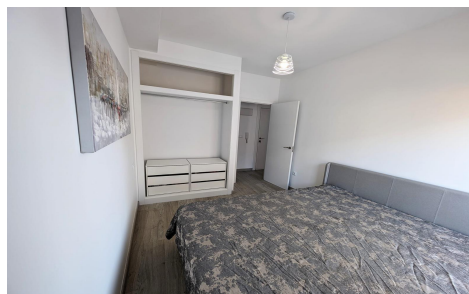

JL21913S

Apartment In Torrevieja

€145,000

1

1

43m²

N/A

N/A