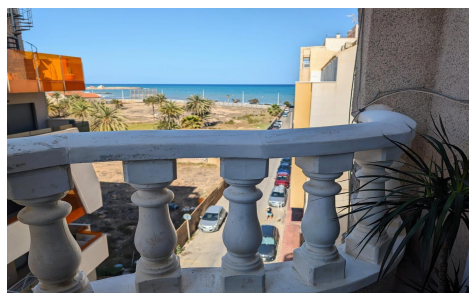

JL21913S

Apartment In Torrevieja

€145,000

1

1

43m²

N/A

N/A