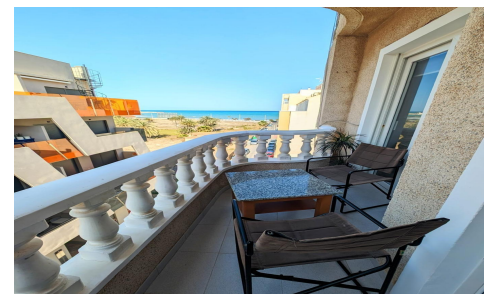

JL21913S

Apartment In Torrevieja

€145,000

1

1

43m²

N/A

N/A