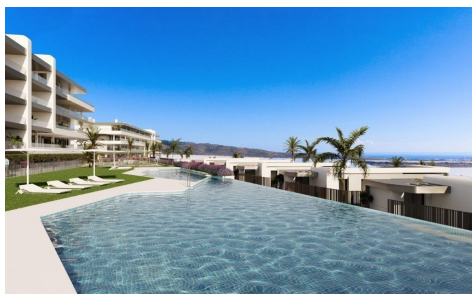

JL23350J

NEW BUILD RESIDENTIAL COMPLEX NEAR METAZOBI

3

2

92m²

N/A