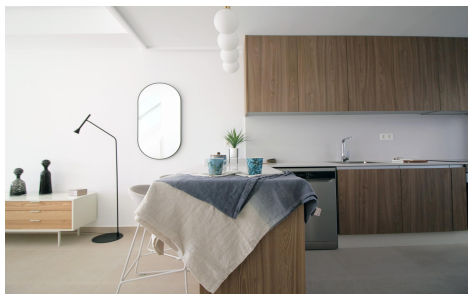

JL59045L

Modern Townhouses and Semi-Detached Homes €384,900

4

2

114m²

128m²