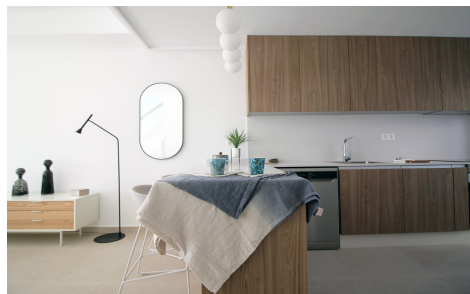

JL29264X

Modern Townhouses and Semi-Detached Home €354,900

3

3

107m²

97m²