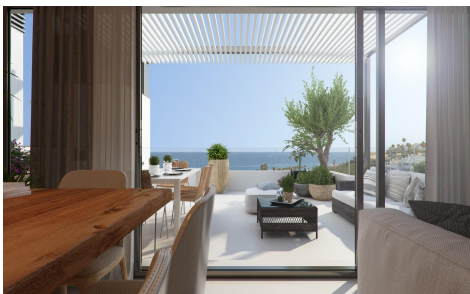

JL32097Y

NEW BUILD RESIDENTIAL COMPLEX IN CASA €650,000

4

2

232m²

N/A