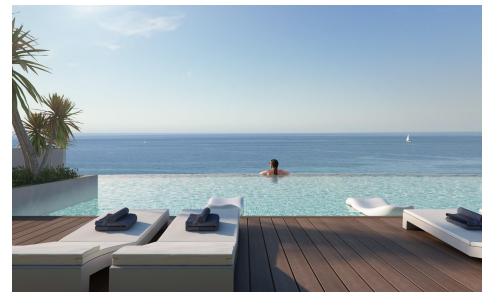

JL13553N

NEW BUILD RESIDENTIAL COMPLEX IN CASA ALICANTE €629,000

3

2

134m²

N/A