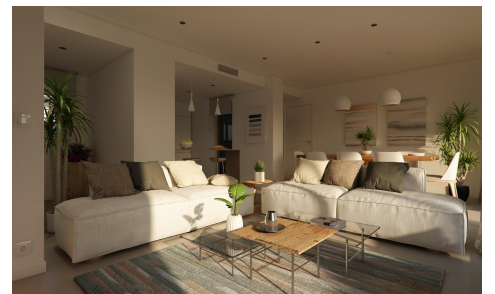

JL13553N

NEW BUILD RESIDENTIAL COMPLEX IN CASA ALICANTE €629,000

3

2

134m²

N/A