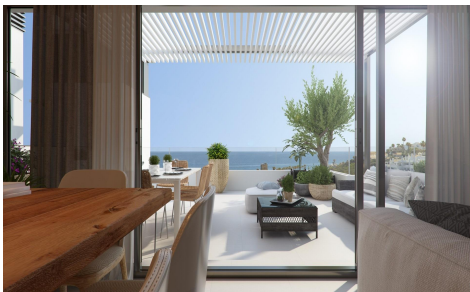

JL13553N

NEW BUILD RESIDENTIAL COMPLEX IN CASA ALICANTE €629,000

3

2

134m²

N/A