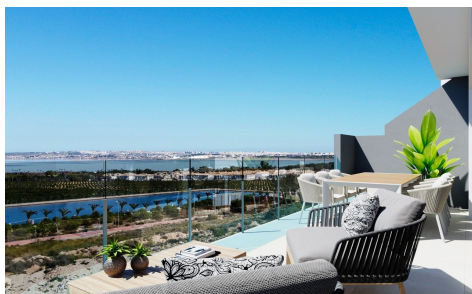

JL36345D

NEW BUILD RESIDENCIAL IN LOS BALCONES €330,000

2

2

75m²

N/A