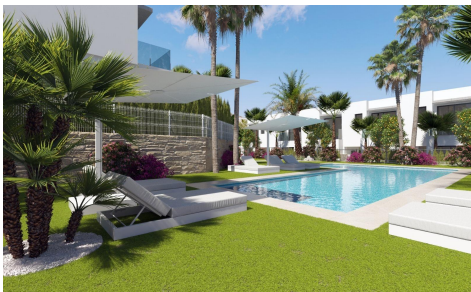

JL91571S

NEW BUILD SEMI-DETACHED VILLAS IN FINE €565,000

3

3

109m²

179m²