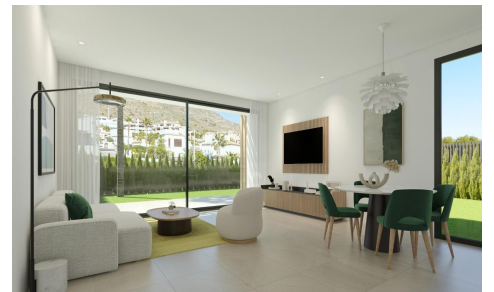

JL91571S

NEW BUILD SEMI-DETACHED VILLAS IN FINE €565,000

3

3

109m²

179m²