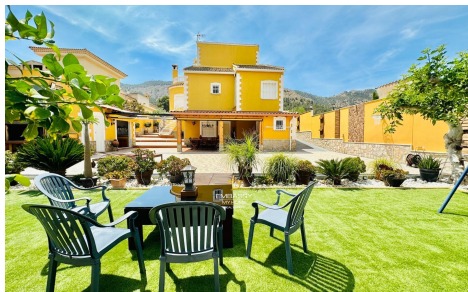

JL39214S

Villa In Orihuela

€495,000

5

3

201m²

900m²