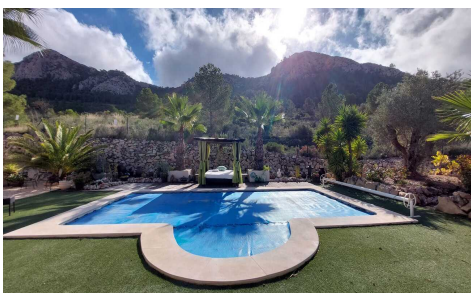

JL39684P

Villa In Abanilla

€450,000

2

2

170m²

13,453m²