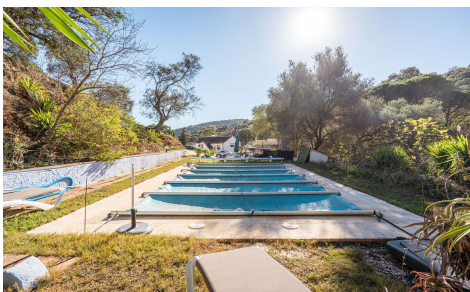

JL15998E

Finca In Casares

€775,000

3

2

159m²

30,000m²

N/A