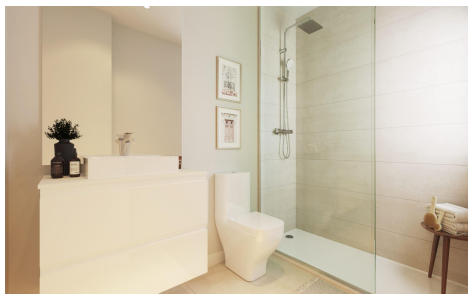

NEW BUILD RESIDENTIAL COMPLEX NEAR ESTE, 9,600€