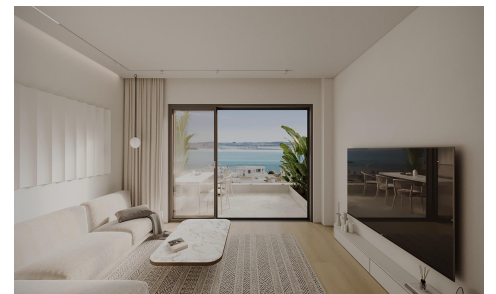

JL73821Z

NEW BUILD RESIDENTIAL COMPLEX IN MIJAS DE LA COSTA €570,000

3

2

95m²

N/A