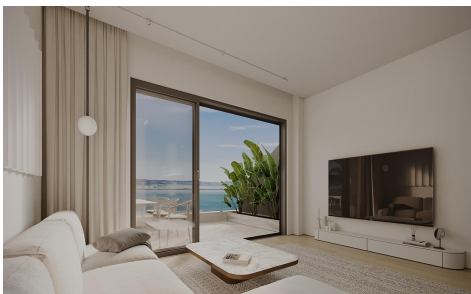

JL73821Z

NEW BUILD RESIDENTIAL COMPLEX IN MIJAS DE LA COSTA €570,000

3

2

95m²

N/A