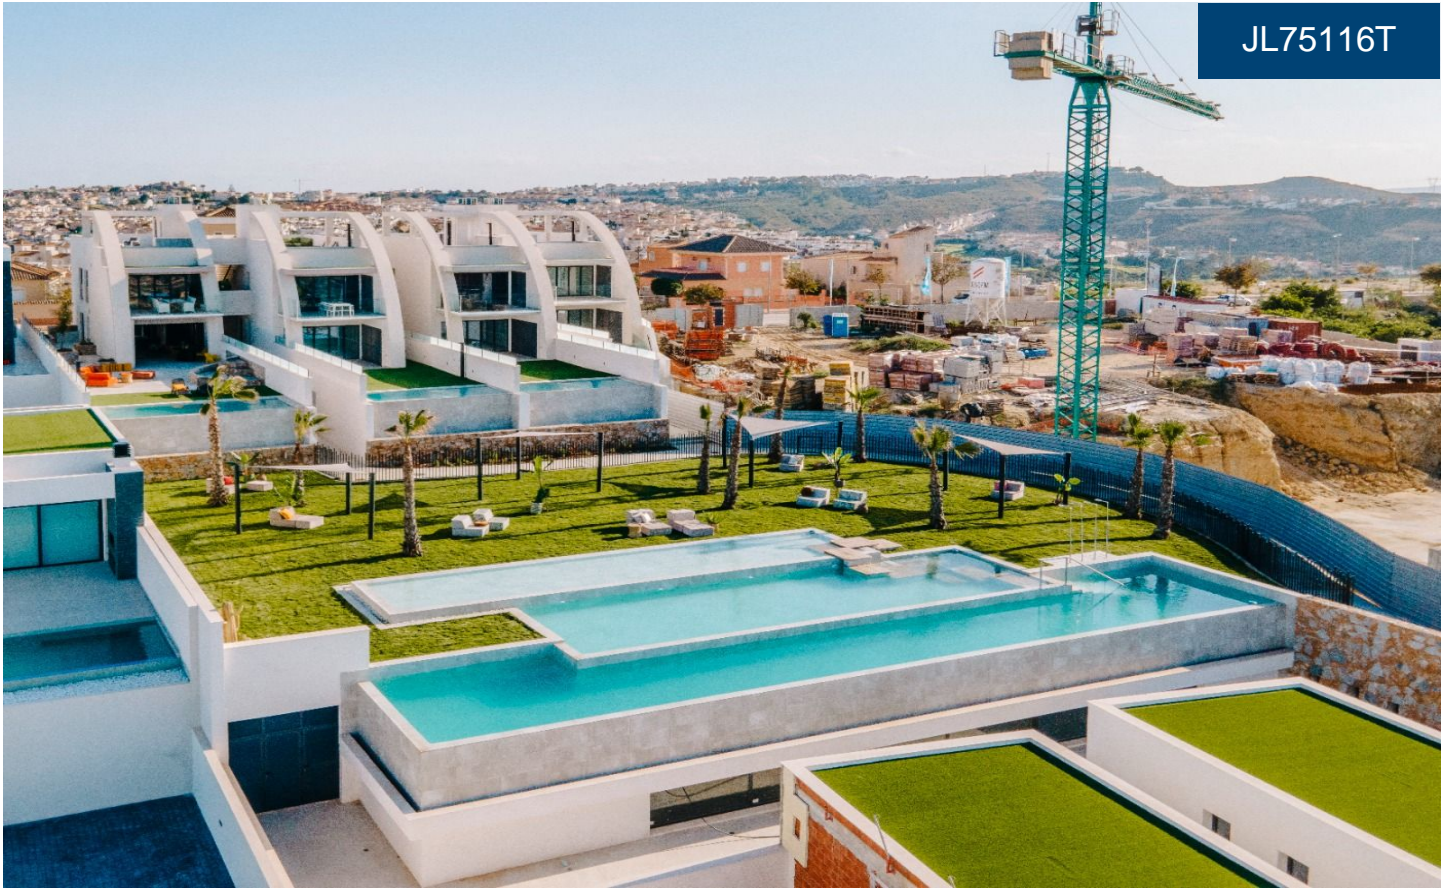

JL75116T

LUXURY AND DESIGN APARTMENT NEXT TO €509,000

4

3

258m²

200m²