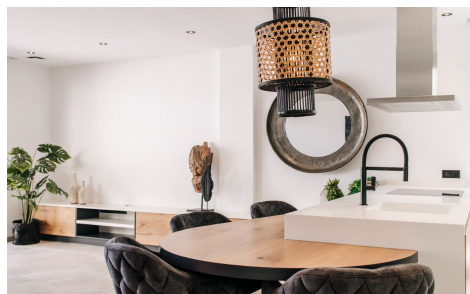

JL75116T

LUXURY AND DESIGN APARTMENT NEXT TO €509,000

4

3

258m²

200m²