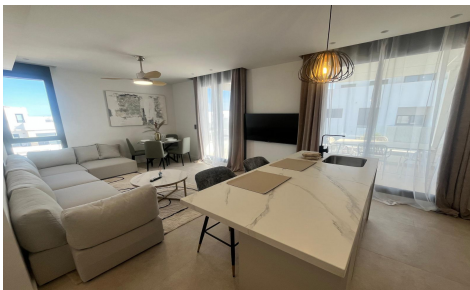

JL41945X

Apartment In Torre Pacheco

€290,000

2

2

88m²

N/A

N/A