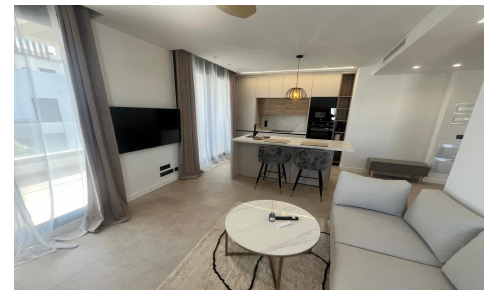

JL41945X

Apartment In Torre Pacheco

€290,000

2

2

88m²

N/A

N/A