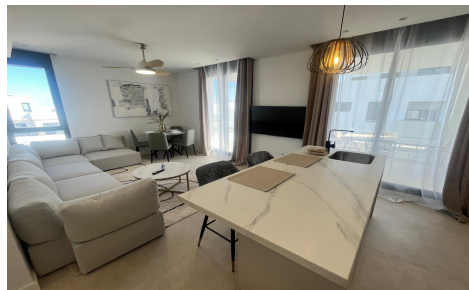

JL41945X

Apartment In Torre Pacheco

€290,000

2

2

88m²

N/A

N/A