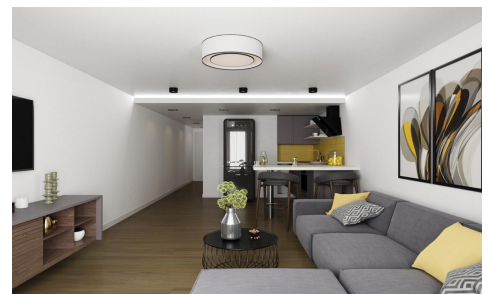

JL24403X

NEW BUILD APARTMENTS IN ALICANTE CITY €234,900

2

2

83m²

N/A

N/A