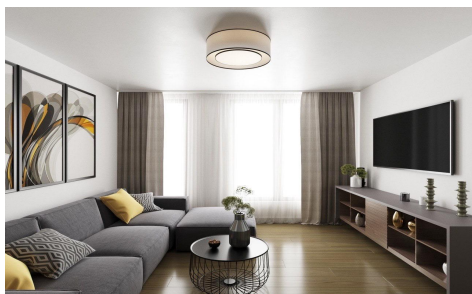

JL24403X

NEW BUILD APARTMENTS IN ALICANTE CITY €234,900

2

2

83m²

N/A

N/A