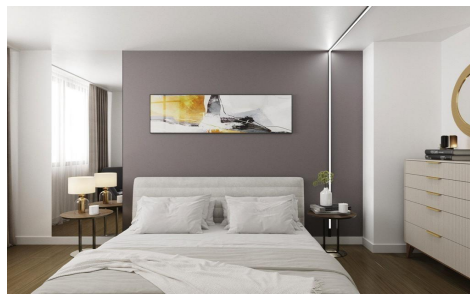

JL24403X

NEW BUILD APARTMENTS IN ALICANTE CITY €234,900

2

2

83m²

N/A

N/A