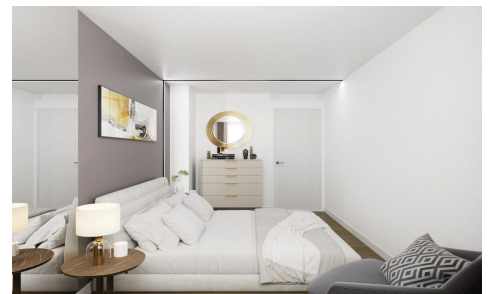

JL24403X

NEW BUILD APARTMENTS IN ALICANTE CITY €234,900

2

2

83m²

N/A

N/A