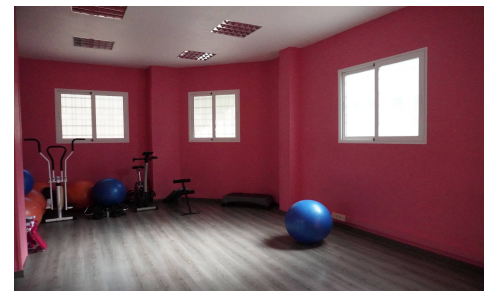

JL81563X

**Commercial In Murcia**

**€180,000**

0

0

204m<sup>2</sup>

N/A

N/A