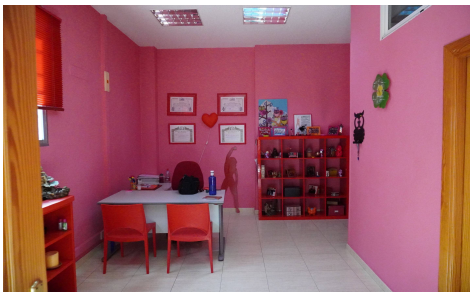

JL81563X

**Commercial In Murcia**

**€180,000**

0

0

204m<sup>2</sup>

N/A

N/A