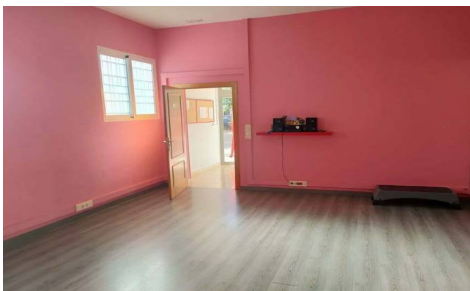

JL81563X

**Commercial In Murcia**

**€180,000**

0

0

204m<sup>2</sup>

N/A

N/A