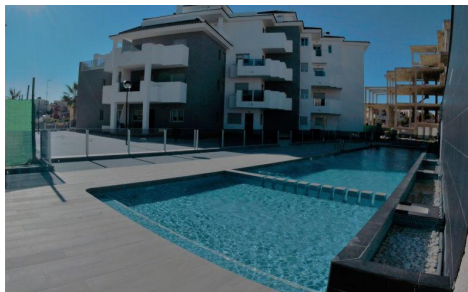

JL66289X

Magnificent apartment between the sea and the mountains for €255,000

2

2

65m²

N/A