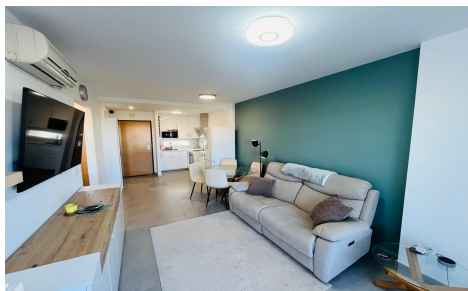

JL56264R

Apartment In Torre Pacheco

€125,000

2

1

68m²

N/A

N/A