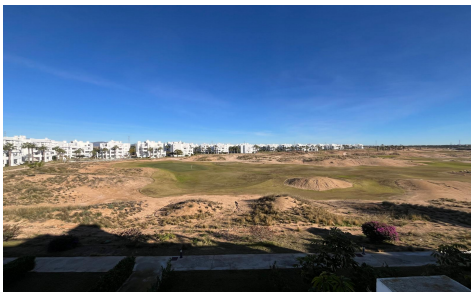

JL56264R

Apartment In Torre Pacheco

€125,000

2

1

68m²

N/A

N/A