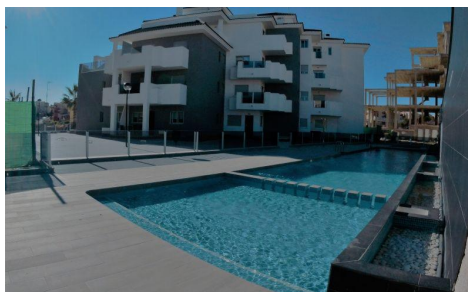

JL34352Q

Magnificent apartment between the sea and the mountains for €268,000

2

2

65m²

78m²