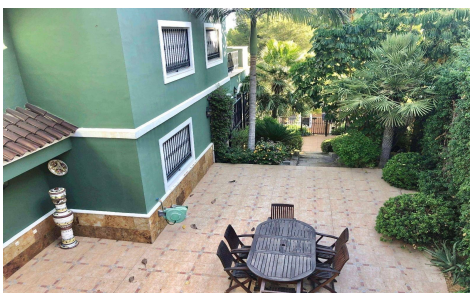

JL15741U

Villa In El Palmar

€1,800,000

6

10

1,150m²

2,550m²

N/A