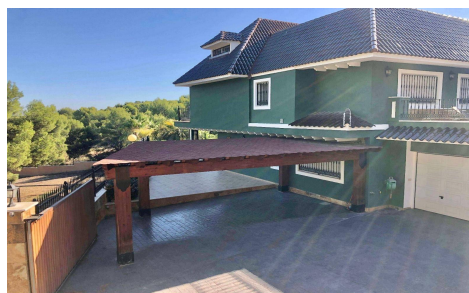

JL15741U

Villa In El Palmar

€1,800,000

6

10

1,150m²

2,550m²

N/A