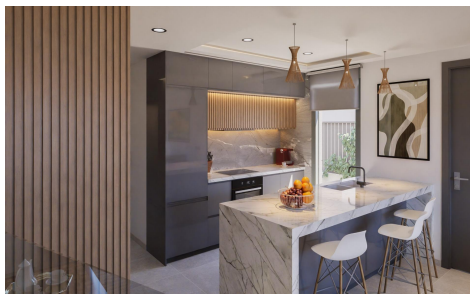

JL12695W

NEW BUILD SEMI-DETACHED VILLAS IN LOS REYES 1,990,000€

3

3

128m²

228m²