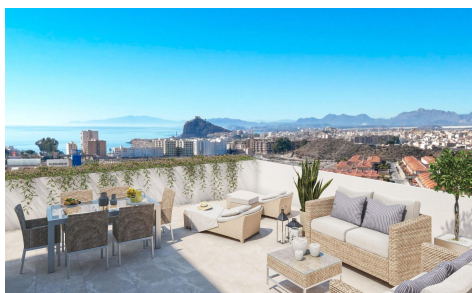

JL89843V

NEW BUILD RESIDENTIAL COMPLEX IN AGUIE €65,000

4

3

117m²

72m²