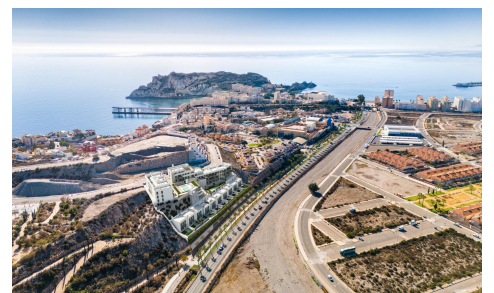

JL89843V

NEW BUILD RESIDENTIAL COMPLEX IN AGUIE €65,000

4

3

117m²

72m²