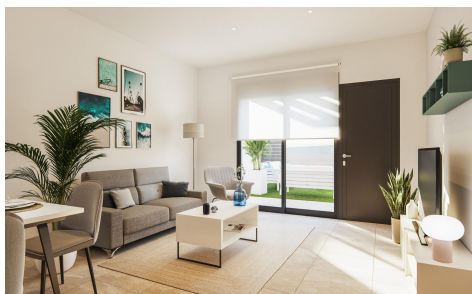

JL89843V

NEW BUILD RESIDENTIAL COMPLEX IN AGUIE €65,000

4

3

117m²

72m²