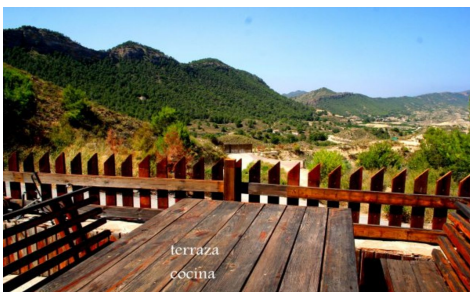

JL53343W

Finca In Gea Y Truyols

€590,000

3

2

284m²

22,364m²

N/A