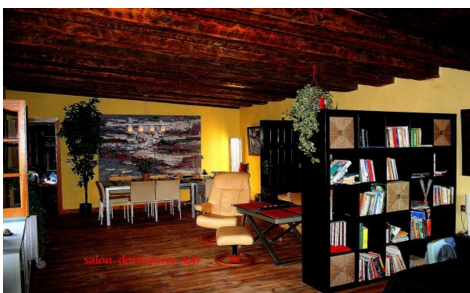

JL53343W

Finca In Gea Y Truyols

€590,000

3

2

284m²

22,364m²

N/A