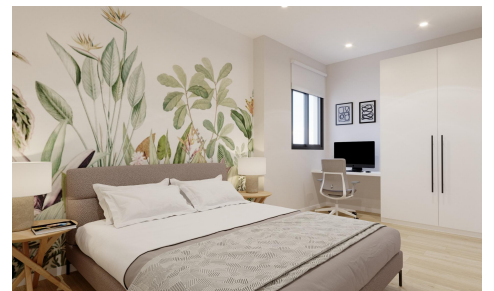

JL89166W

**NEW BUILD RESIDENTIAL IN ALGORFA**

**€169,229**

2

2

64m<sup>2</sup>

N/A