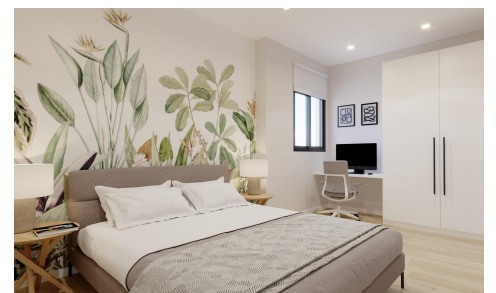

JL81846T

**NEW BUILD RESIDENTIAL IN ALGORFA**

**€159,000**

1

1

57m<sup>2</sup>

N/A