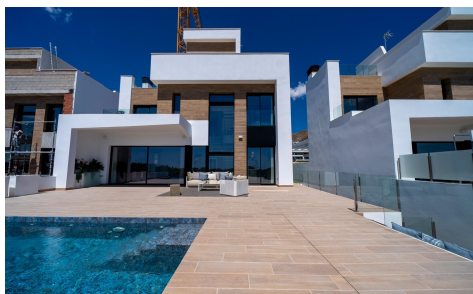

JL44116M

NEW BUILD VILLAS WITH PRIVATE POOL AND, 450,000€

4

5

486m²

450m²