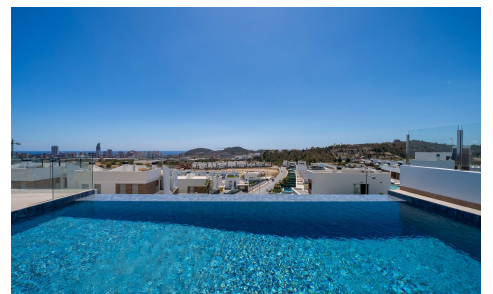

JL44116M

NEW BUILD VILLAS WITH PRIVATE POOL AND, 450,000€

4

5

486m²

450m²