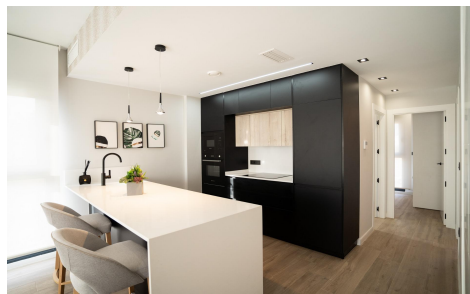

JL35721G

NEW BUILD RESIDENTIAL IN ORIHUELA COSTA €63,500

3

2

86m²

144m²