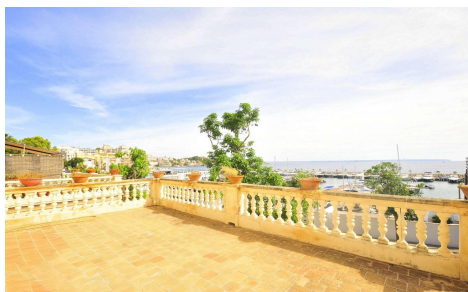

JL61472W

Town House In Palma de Mallorca

€3,500,000

11

2

532m²

364m²

N/A