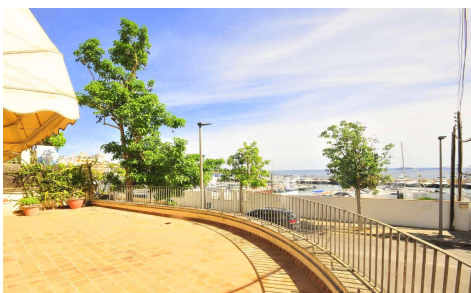

JL61472W

Town House In Palma de Mallorca

€3,500,000

11

2

532m²

364m²

N/A