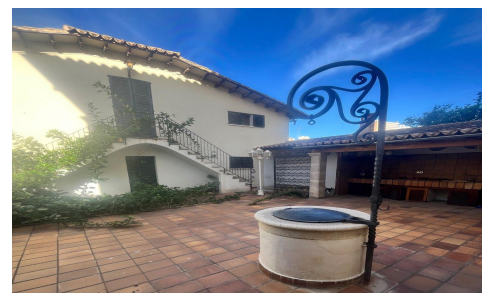

JL61472W

Town House In Palma de Mallorca

€3,500,000

11

2

532m²

364m²

N/A