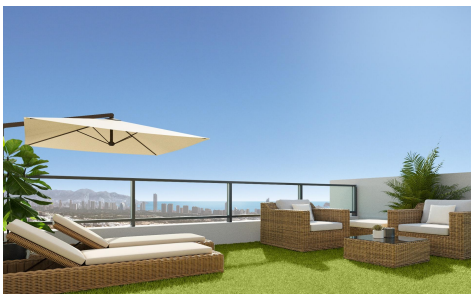

JL19615D

**NEW BUILD VILLAS IN FINESTRAT**

**€555,000**

4

3

157m<sup>2</sup>

248m<sup>2</sup>