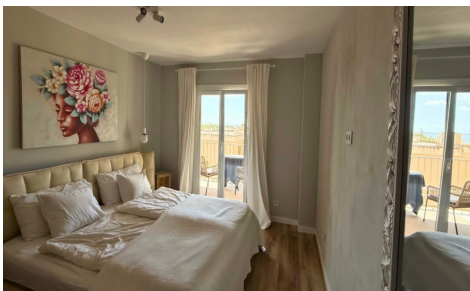

JL57295D

Apartment In Palma

€559,000

2

2

88m²

N/A

N/A