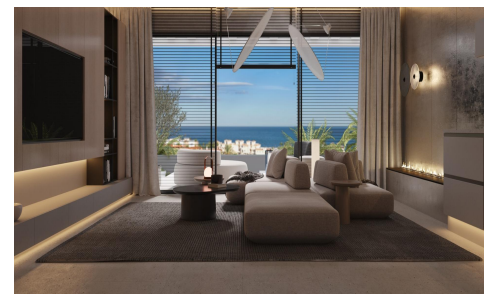

JL34555Z

**NEW BUILD RESIDENTIAL COMPLEX NEAR ESTE, 670,000€**

2

2

91m<sup>2</sup>

N/A