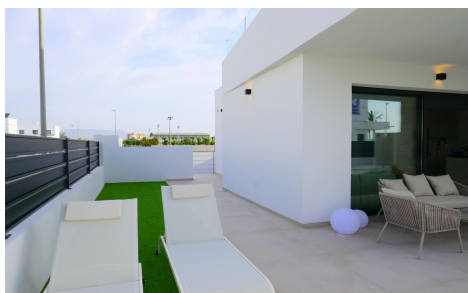

JL98753M

**NEW BUILD SEMI-DETACHED VILLAS IN DOLERA €135,000**

3

3

133m<sup>2</sup>

209m<sup>2</sup>