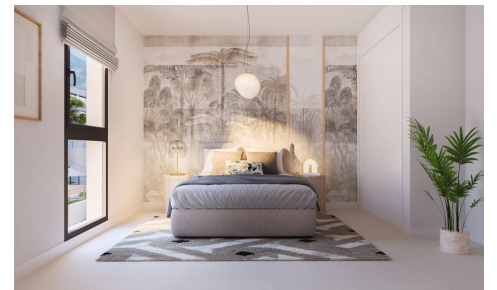

JL47598U

NEW BUILD RESIDENTIAL COMPLEX NEAR ESTRELLA DE MAR ~~€32,000~~ €22,000

2

2

98m²

27m²