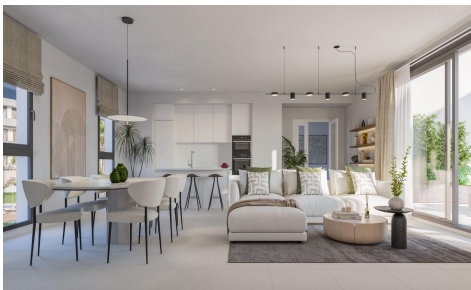

JL47598U

NEW BUILD RESIDENTIAL COMPLEX NEAR ESTRELLA DE MAR ~~€32,000~~ €22,000

2

2

98m²

27m²