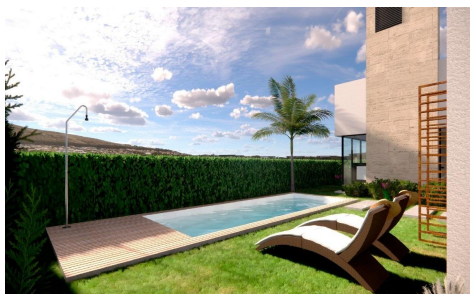

JL55606W

NEW BUILD VILLAS IN PRIVATE GATED RESORTS €359,000

3

3

284m²

406m²