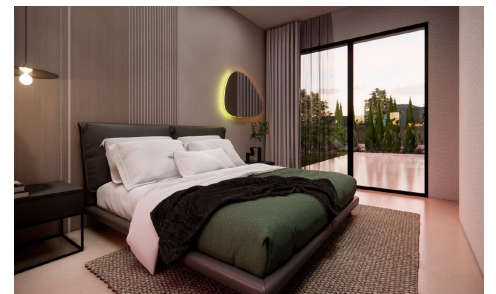

JL55606W

NEW BUILD VILLAS IN PRIVATE GATED RESORTS €359,000

3

3

284m²

406m²