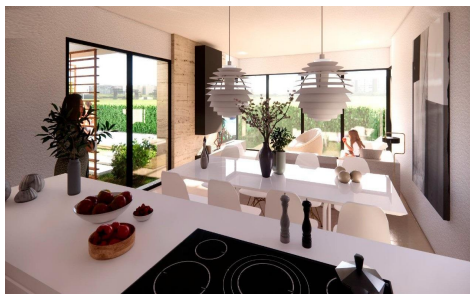

JL55606W

NEW BUILD VILLAS IN PRIVATE GATED RESORTS €359,000

3

3

284m²

406m²