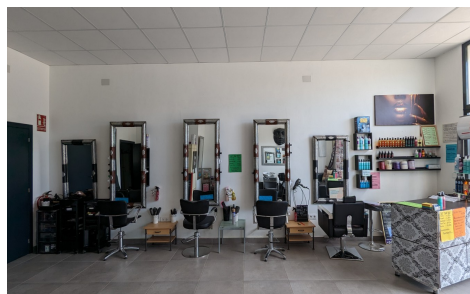

**Commercial In Lo Crispin** €85,000

0

0

69m<sup>2</sup>

N/A

N/A