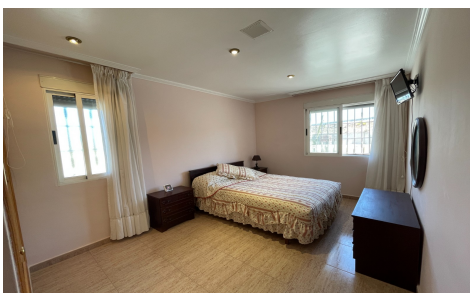

JL56267B

Villa In Crevillent

€299,000

3

1

120m²

12,000m²

N/A