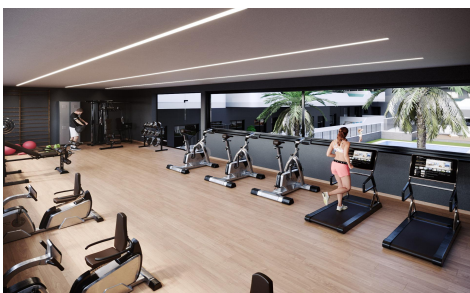

JL63914R

NEW BUILD RESIDENTIAL COMPLEX IN SANTA PONSA 275,000

2

2

75m²

N/A